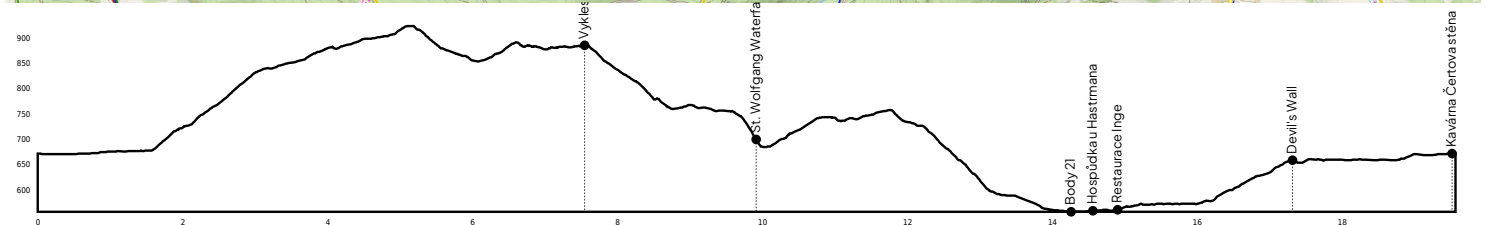

Route for untamed souls/Route that will...

Level of difficulty difficult	surface 70% asphalt, 30% forest path	Type of bike MTB	Refreshments 5x on the route	Elevation 461 m	Distance 19,6 km	Duration 1:40 hrs
---	--	----------------------------	--	-------------------------------	--------------------------------	---------------------------------

- Restaurant
- Viewpoint
- Train/bus
- Parking
- Charging station
- Bike service

Looking for a more challenging bike route? This one will meet your demands. Combination of adrenaline-fuelled terrain of stunning rock formations, refreshing waterfalls and lovely landscapes is what Loučovice describes to a T. The challenging climb at the start of the route is followed by a rocking terrain that will guide you all the way to Vyšší...

SCAN
to discover more
route options and
navigate!

112

Emergency