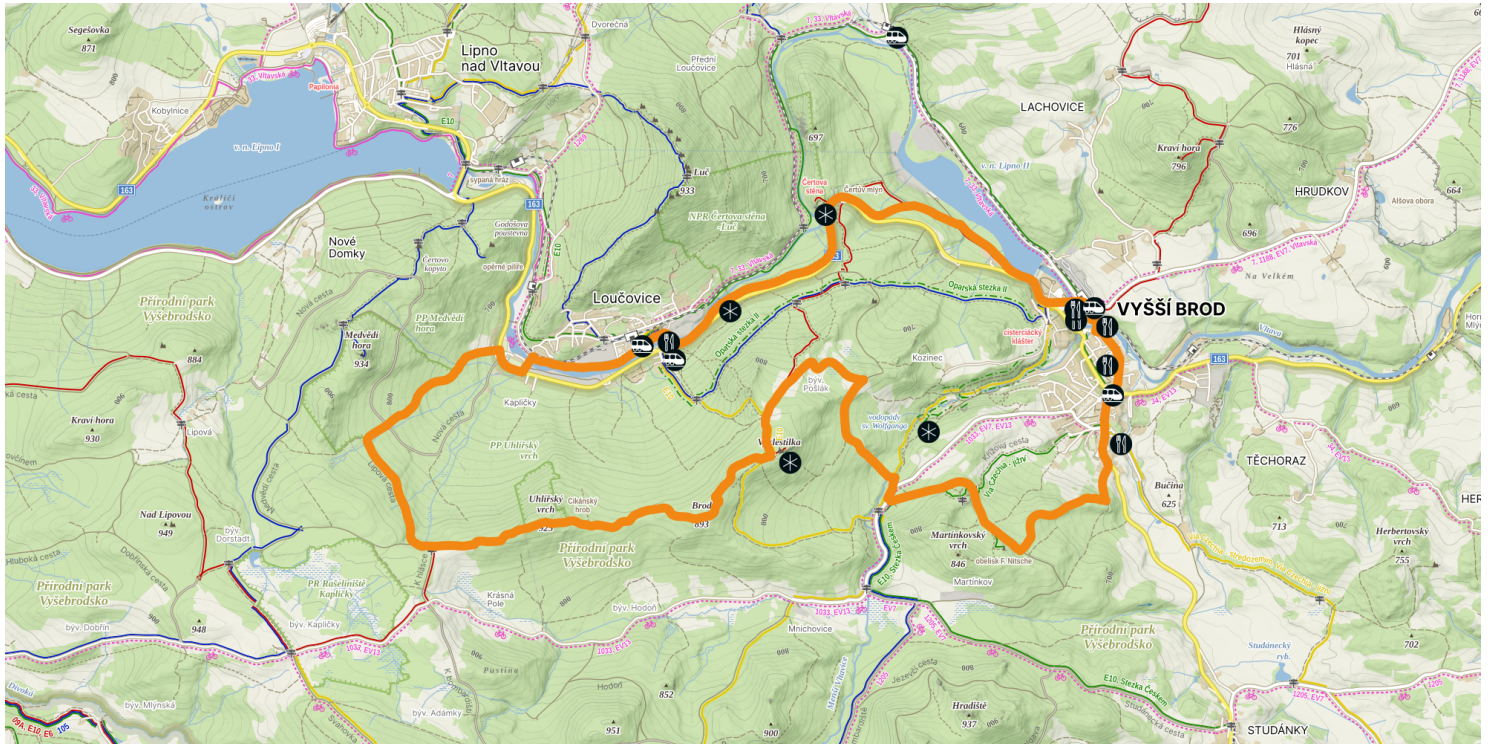

Route for untamed souls/Route that will...

Level of difficulty difficult	surface 70% asphalt, 30% forest path	Type of bike MTB	Refreshments 5x on the route	Elevation 461 m	Distance 19,6 km	Duration 1:40 hrs
---	--	----------------------------	--	-------------------------------	--------------------------------	---------------------------------

- Restaurant
- Viewpoint
- Train/bus
- Parking
- Charging station
- Bike service

Looking for a more challenging bike route? This one will meet your demands. Combination of adrenaline-fuelled terrain of stunning rock formations, refreshing waterfalls and lovely landscapes is what Loučovice describes to a T. The challenging climb at the start of the route is followed by a rocking terrain that will guide you all the way to Vyšší...

SCAN
to discover more
route options and
navigate!

112

Emergency