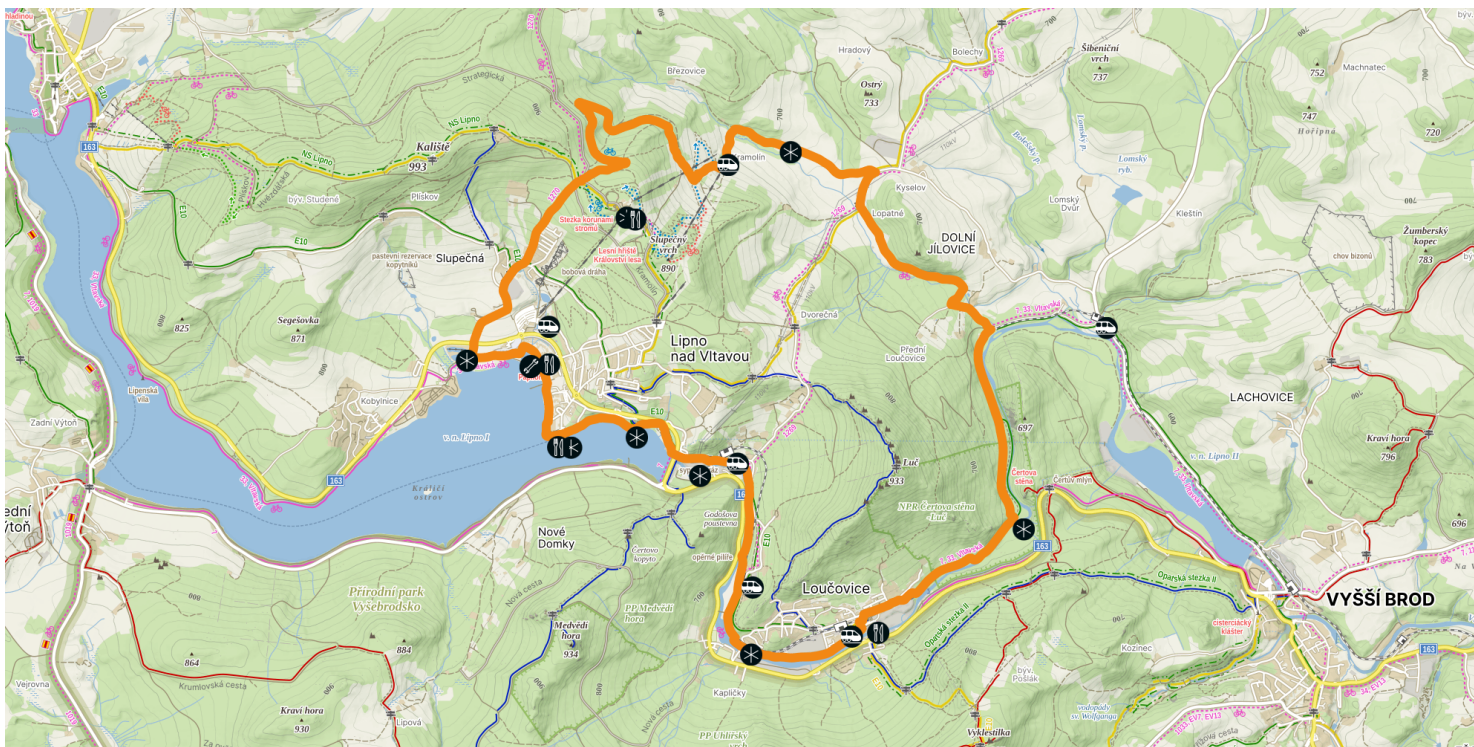

# To Floutrejl and home

<p>Level of difficulty</p> <p>●●○</p> <p>medium</p>	<p>surface</p> <p>80% forest path, 20% asphalt</p>	<p>Type of bike</p> <p>gravel, MTB, e-bike</p>	<p>Refreshments</p> <p></p> <p>4x on the route</p>	<p>Elevation</p> <p></p> <p>314 m</p>	<p>Distance</p> <p></p> <p>18,3 km</p>	<p>Duration</p> <p></p> <p>1:30 hrs</p>
---	--	--	--	---------------------------------------	--	---

- Restaurant
- Viewpoint
- Train/bus
- Parking
- Charging station
- Bike service

SCAN  
to discover more  
route options and  
navigate!

**112**  
Emergency