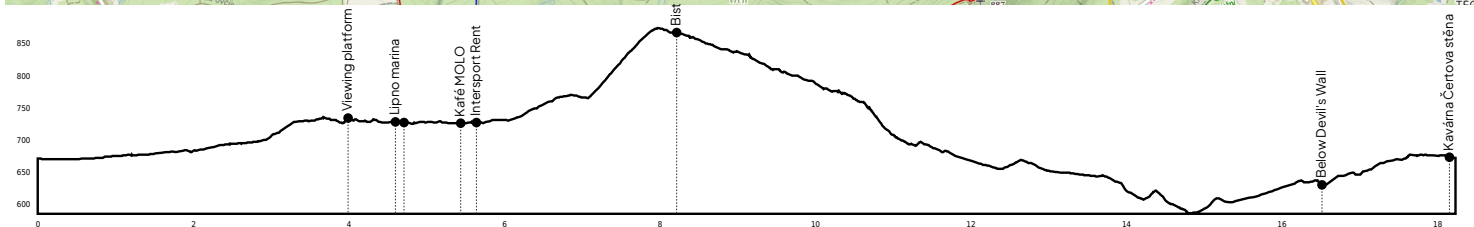

# To Floutrejl and home

<p>Level of difficulty</p> <p>●●○</p> <p>medium</p>	<p>surface</p> <p>80% forest path, 20% asphalt</p>	<p>Type of bike</p> <p>gravel, MTB, e-bike</p>	<p>Refreshments</p> <p></p> <p>4x on the route</p>	<p>Elevation</p> <p></p> <p>314 m</p>	<p>Distance</p> <p></p> <p>18,3 km</p>	<p>Duration</p> <p></p> <p>1:30 hrs</p>
---	--	--	--	---------------------------------------	--	---

- Restaurant
- Viewpoint
- Train/bus
- Parking
- Charging station
- Bike service

SCAN  
to discover more  
route options and  
navigate!

**112**  
Emergency