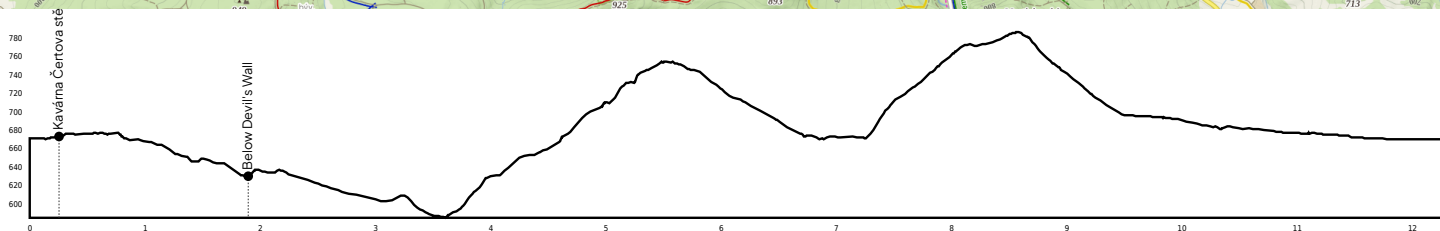

Around Mount Luč

<p>Level of difficulty</p> <p>●○○</p> <p>easy</p>	<p>surface</p> <p>80% forest path, 20% asphalt</p>	<p>Type of bike</p> <p>gravel, MTB, e-bike</p>	<p>Refreshments</p> <p>1x on the route</p>	<p>Elevation</p> <p>270 m</p>	<p>Distance</p> <p>12,3 km</p>	<p>Duration</p> <p>1:00 hrs</p>
---	--	--	--	-------------------------------	--------------------------------	---------------------------------

- Restaurant
- Viewpoint
- Train/bus
- Parking
- Charging station
- Bike service

SCAN
to discover more
route options and
navigate!

112
Emergency