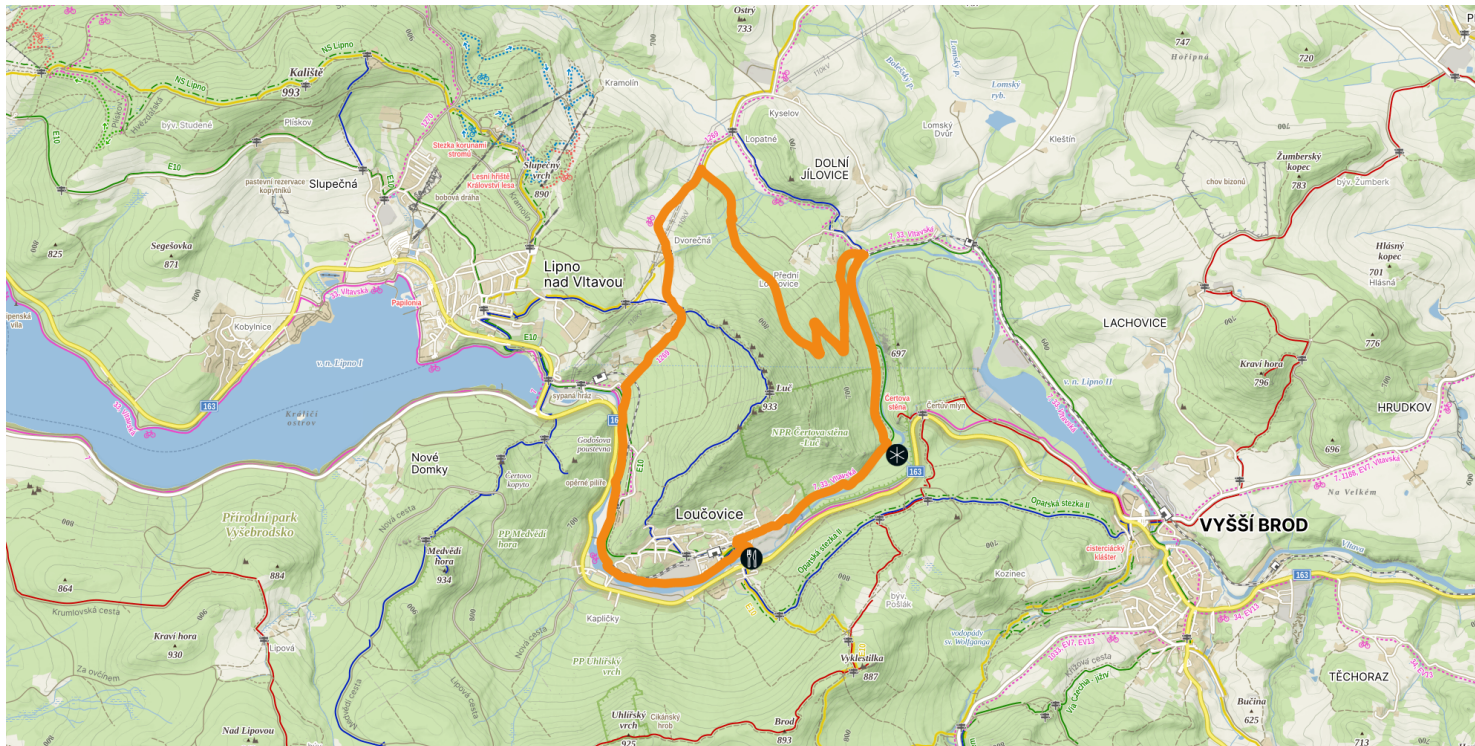

Around Mount Luč

<p>Level of difficulty</p> <p>●○○</p> <p>easy</p>	<p>surface</p> <p>80% forest path, 20% asphalt</p>	<p>Type of bike</p> <p>gravel, MTB, e-bike</p>	<p>Refreshments</p> <p>1x on the route</p>	<p>Elevation</p> <p>270 m</p>	<p>Distance</p> <p>12,3 km</p>	<p>Duration</p> <p>1:00 hrs</p>
---	--	--	--	-------------------------------	--------------------------------	---------------------------------

- Restaurant
- Viewpoint
- Train/bus
- Parking
- Charging station
- Bike service

SCAN
to discover more
route options and
navigate!

112
Emergency