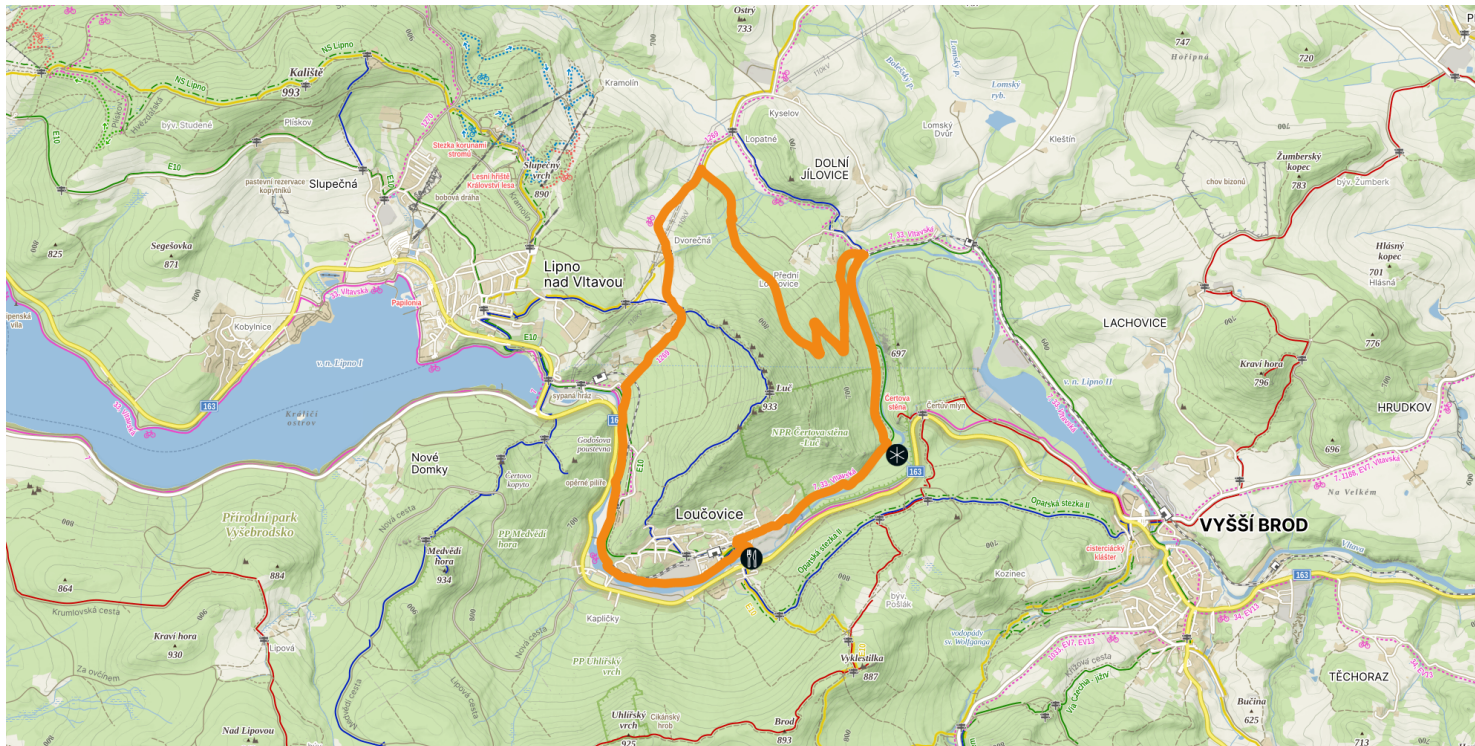

# Around Mount Luč

<p>Level of difficulty</p> <p>●○○</p> <p>easy</p>	<p>surface</p> <p>80% forest path, 20% asphalt</p>	<p>Type of bike</p> <p>gravel, MTB, e-bike</p>	<p>Refreshments</p> <p>1x on the route</p>	<p>Elevation</p> <p>270 m</p>	<p>Distance</p> <p>12,3 km</p>	<p>Duration</p> <p>1:00 hrs</p>
---	--	--	--	-------------------------------	--------------------------------	---------------------------------

- Restaurant
- Viewpoint
- Train/bus
- Parking
- Charging station
- Bike service

SCAN  
to discover more  
route options and  
navigate!

**112**  
Emergency