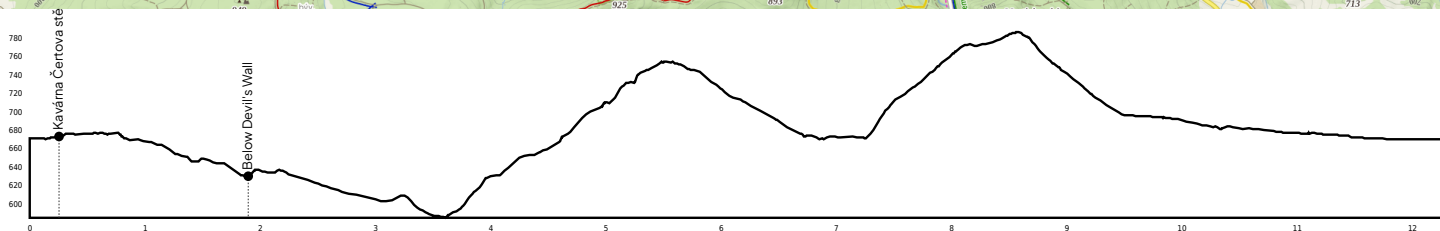

# Around Mount Luč

<p>Level of difficulty</p> <p>●○○</p> <p>easy</p>	<p>surface</p> <p>80% forest path, 20% asphalt</p>	<p>Type of bike</p> <p>gravel, MTB, e-bike</p>	<p>Refreshments</p> <p>1x on the route</p>	<p>Elevation</p> <p>270 m</p>	<p>Distance</p> <p>12,3 km</p>	<p>Duration</p> <p>1:00 hrs</p>
---	--	--	--	-------------------------------	--------------------------------	---------------------------------

- Restaurant
- Viewpoint
- Train/bus
- Parking
- Charging station
- Bike service

SCAN  
to discover more  
route options and  
navigate!

**112**  
Emergency