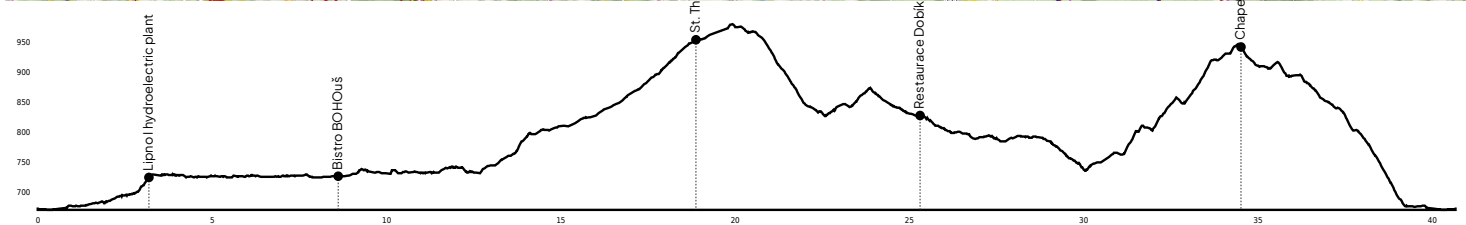

# To Vítkův Kámen

Level of difficulty  medium	surface <b>100% asphalt</b>	Type of bike <b>road cycle, gravel, MTB, e-bike</b>	Refreshments  <b>3x on the route</b>	Elevation  <b>581 m</b>	Distance  <b>40,7 km</b>	Duration  <b>3:03 hrs</b>
-----------------------------------	--------------------------------	--	--	-------------------------------	--------------------------------	---------------------------------