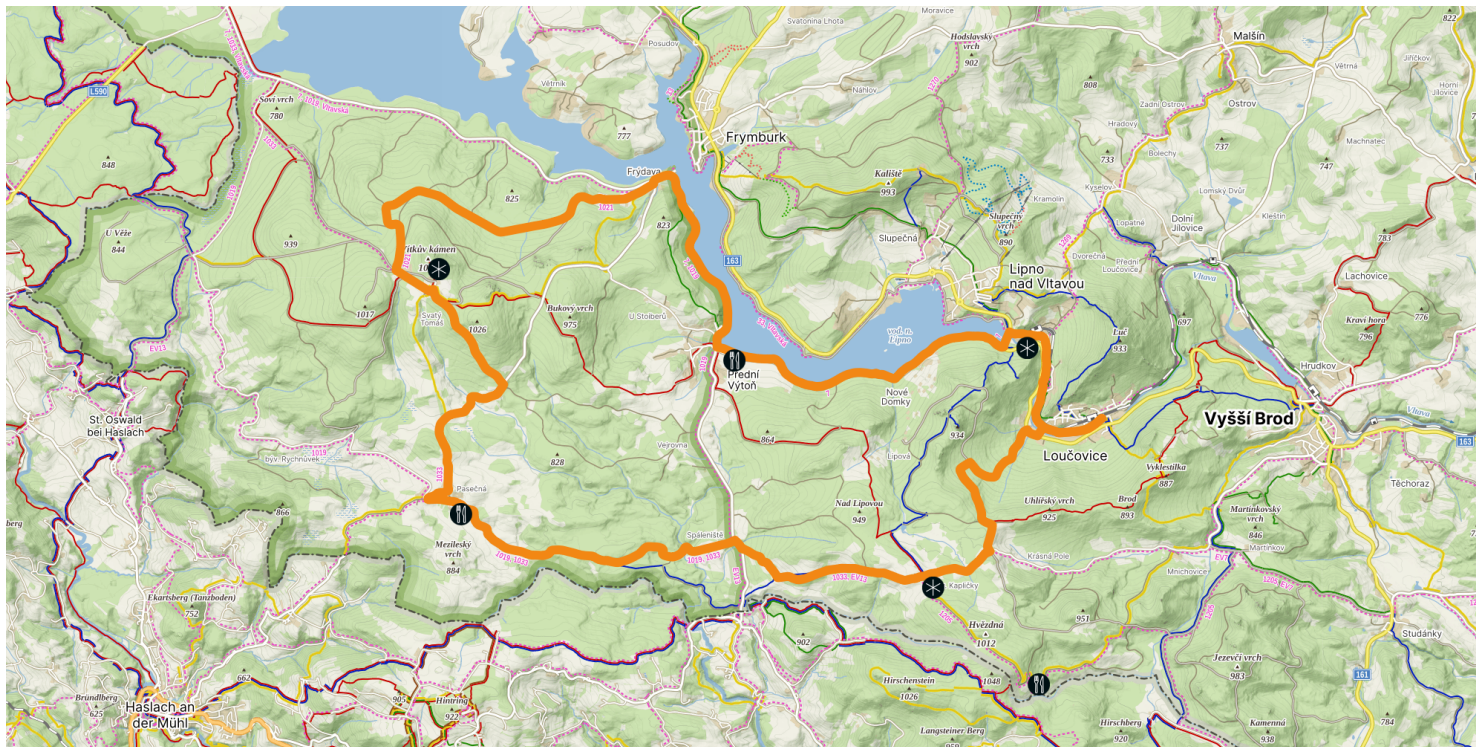

To Vítkův Kámen

Level of difficulty medium	surface 100% asphalt	Type of bike road cycle, gravel, MTB, e-bike	Refreshments 3x on the route	Elevation 581 m	Distance 40,7 km	Duration 3:03 hrs
-----------------------------------	--------------------------------	--	--	-------------------------------	--------------------------------	---------------------------------

- Restaurant
- Viewpoint
- Train/bus
- Parking
- Charging station
- Bike service

SCAN to discover more route options and navigate!

112
Emergency