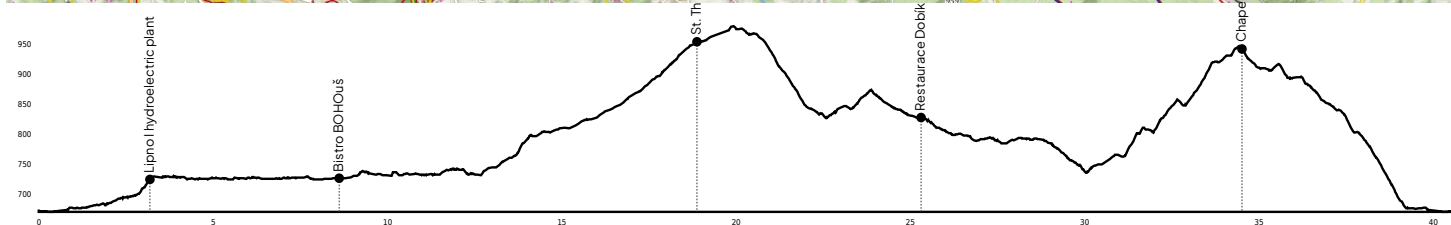

To Vítkův Kámen

Level of difficulty medium	surface 100% asphalt	Type of bike road cycle, gravel, MTB, e-bike	Refreshments 3x on the route	Elevation 581 m	Distance 40,7 km	Duration 3:03 hrs
-----------------------------------	--------------------------------	--	--	-------------------------------	--------------------------------	---------------------------------

- Restaurant
- Viewpoint
- Train/bus
- Parking
- Charging station
- Bike service

SCAN to discover more route options and navigate!

112
Emergency