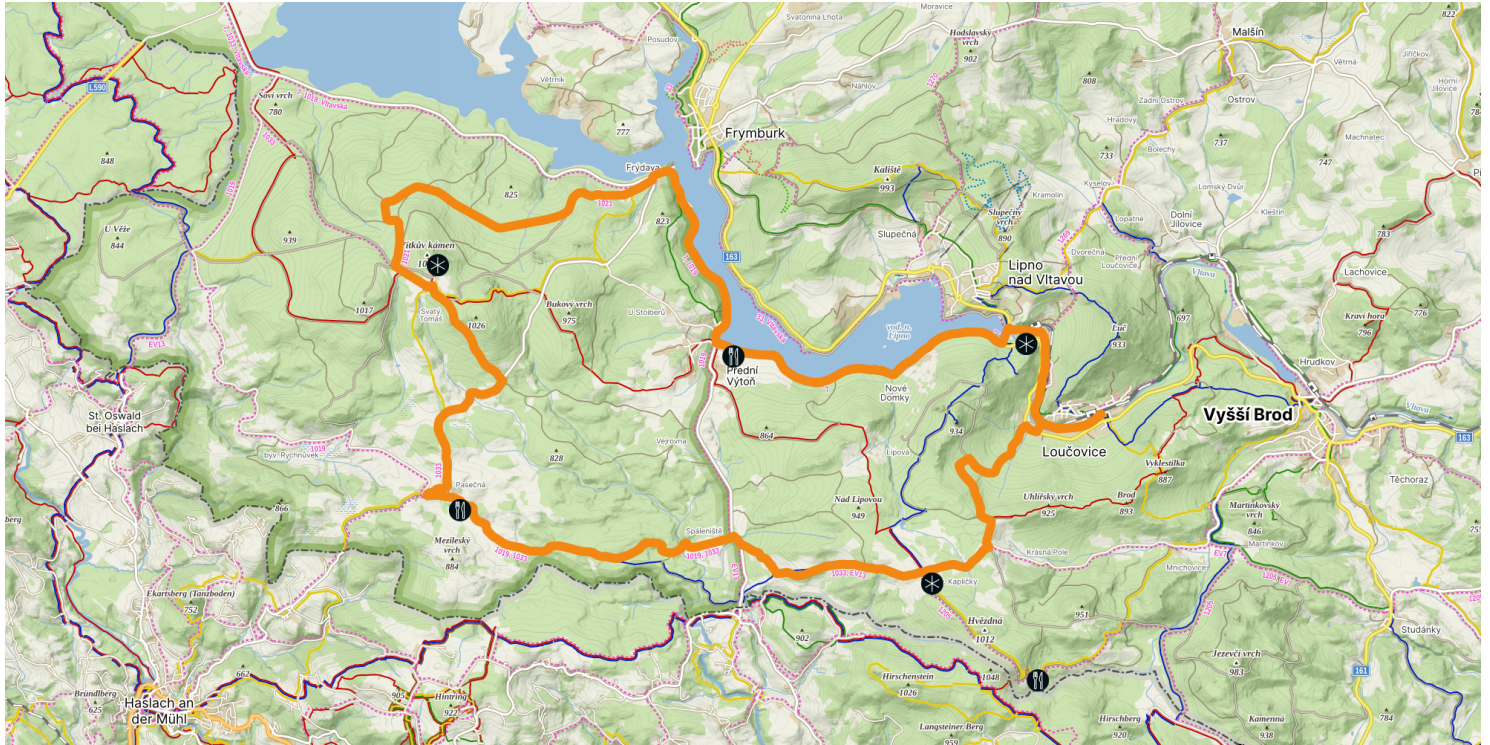

# To Vítkův Kámen

Level of difficulty  medium	surface <b>100% asphalt</b>	Type of bike <b>road cycle, gravel, MTB, e-bike</b>	Refreshments  <b>3x on the route</b>	Elevation  <b>581 m</b>	Distance  <b>40,7 km</b>	Duration  <b>3:03 hrs</b>
-----------------------------------	--------------------------------	--	--	-------------------------------	--------------------------------	---------------------------------

- Restaurant
- Viewpoint
- Train/bus
- Parking
- Charging station
- Bike service

SCAN to discover more route options and navigate!

**112**  
Emergency