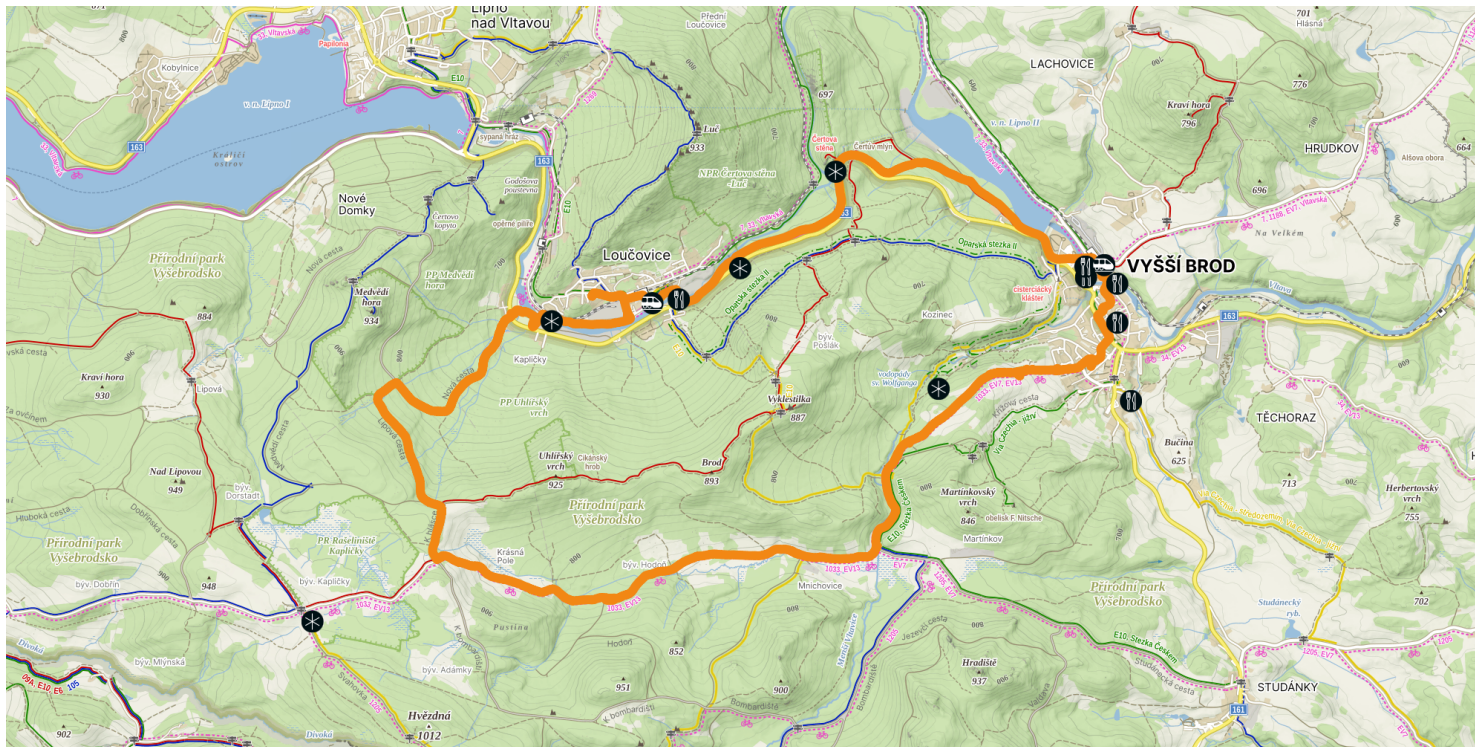

Around Krásné Pole

Level of difficulty ●○○○ easy	surface 100% asphalt	Type of bike gravel, MTB, e-bike	Refreshments 5x on the route	Elevation 368 m	Distance 20 km	Duration 2:00 hrs
-------------------------------------	--------------------------------	-------------------------------------	-------------------------------------	------------------------	-----------------------	--------------------------

- Restaurant
- Viewpoint
- Train/bus
- Parking
- Charging station
- Bike service

SCAN to discover more route options and navigate!

112
Emergency