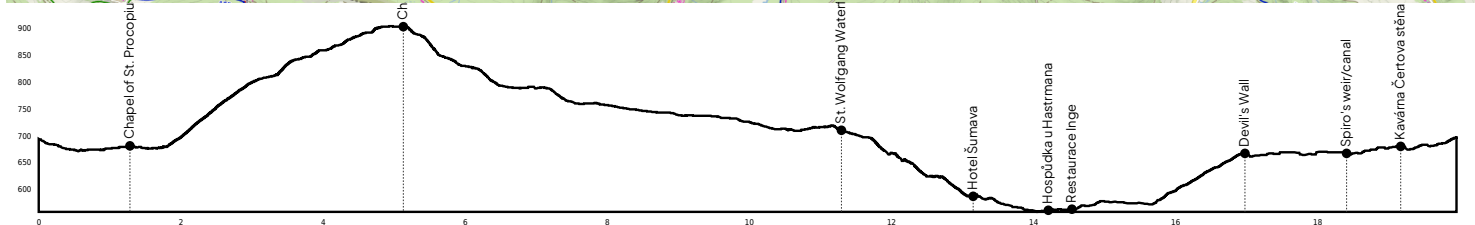

Around Krásné Pole

Level of difficulty ●○○○ easy	surface 100% asphalt	Type of bike gravel, MTB, e-bike	Refreshments 5x on the route	Elevation 368 m	Distance 20 km	Duration 2:00 hrs
-------------------------------------	--------------------------------	-------------------------------------	-------------------------------------	------------------------	-----------------------	--------------------------

- Restaurant
- Viewpoint
- Train/bus
- Parking
- Charging station
- Bike service

SCAN to discover more route options and navigate!

112
Emergency