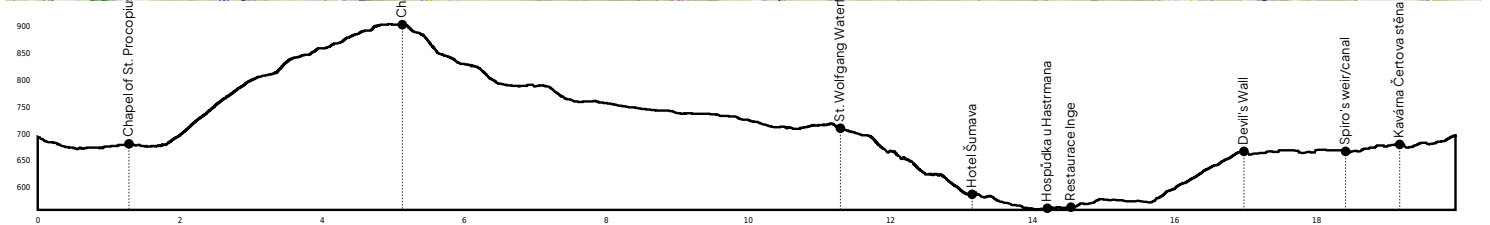

Around Krásné Pole

Level of difficulty ●○○○ easy	surface 100% asphalt	Type of bike gravel, MTB, e-bike	Refreshments 6x on the route	Elevation 368 m	Distance 20 km	Duration 2:00 hrs
-------------------------------------	--------------------------------	-------------------------------------	--	-------------------------------	------------------------------	---------------------------------