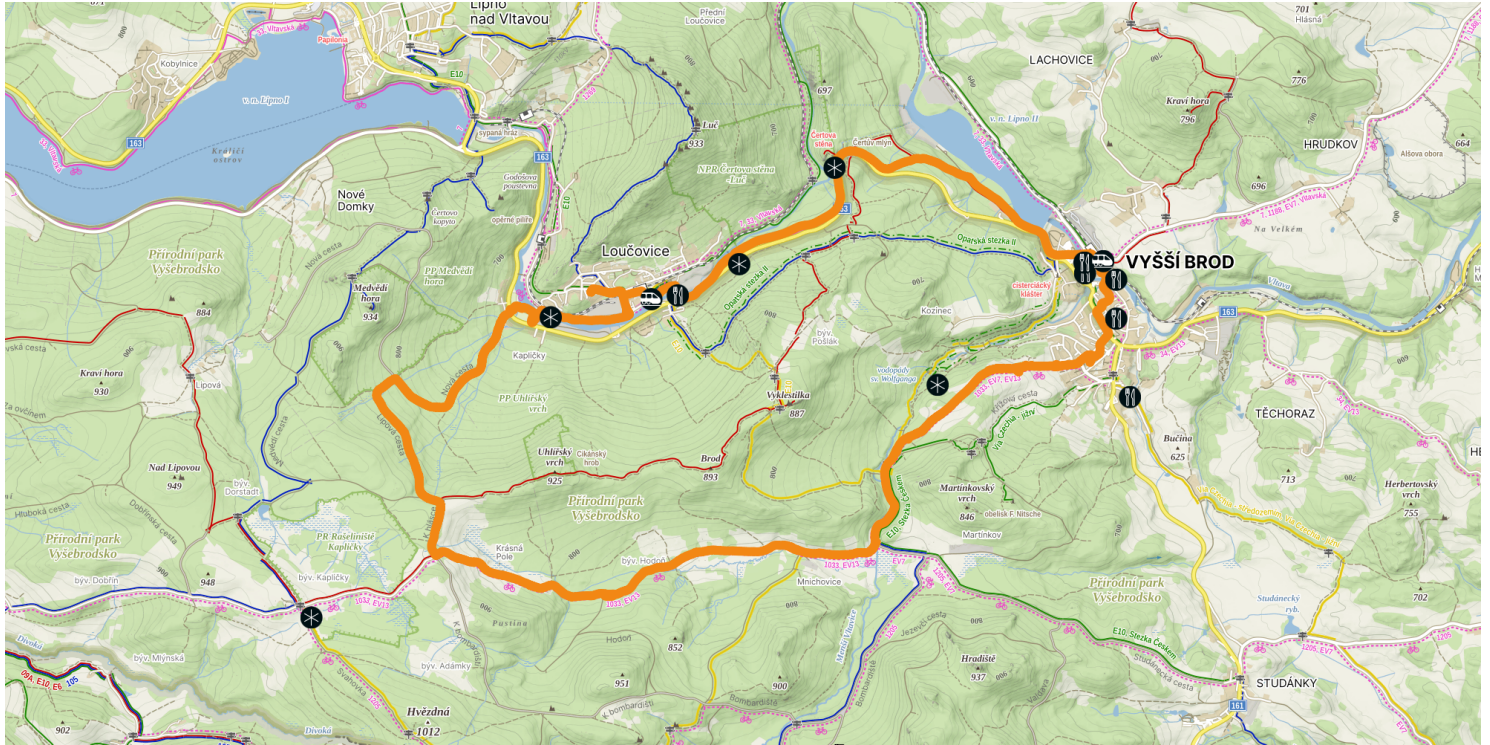

Around Krásné Pole

Level of difficulty ●○○○ easy	surface 100% asphalt	Type of bike gravel, MTB, e-bike	Refreshments 6x on the route	Elevation 368 m	Distance 20 km	Duration 2:00 hrs
-------------------------------------	--------------------------------	-------------------------------------	--	-------------------------------	------------------------------	---------------------------------

- Restaurant
- Viewpoint
- Train/bus
- Parking
- Charging station
- Bike service

SCAN to discover more route options and navigate!

112

Emergency