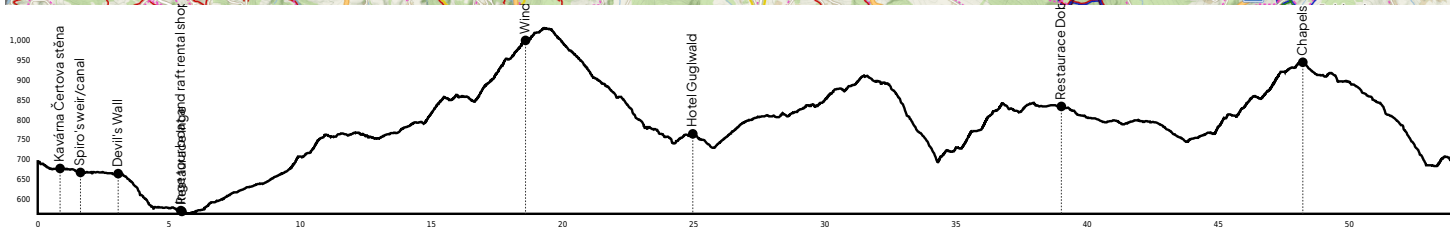

Beautiful trail with a challenging climb

<p>Level of difficulty</p> <p>●●●</p> <p>difficult</p>	<p>surface</p> <p>70% forest path, 30% asphalt</p>	<p>Type of bike</p> <p>gravel, MTB, e-bike</p>	<p>Refreshments</p> <p></p> <p>10x on the route</p>	<p>Elevation</p> <p></p> <p>1017 m</p>	<p>Distance</p> <p></p> <p>54,1 km</p>	<p>Duration</p> <p></p> <p>4:00 hrs</p>
--	--	--	--	--	---	--

-  Restaurant
-  Viewpoint
-  Train/bus
-  Parking
-  Charging station
-  Bike service

SCAN
to discover more
route options and
navigate!

112
Emergency