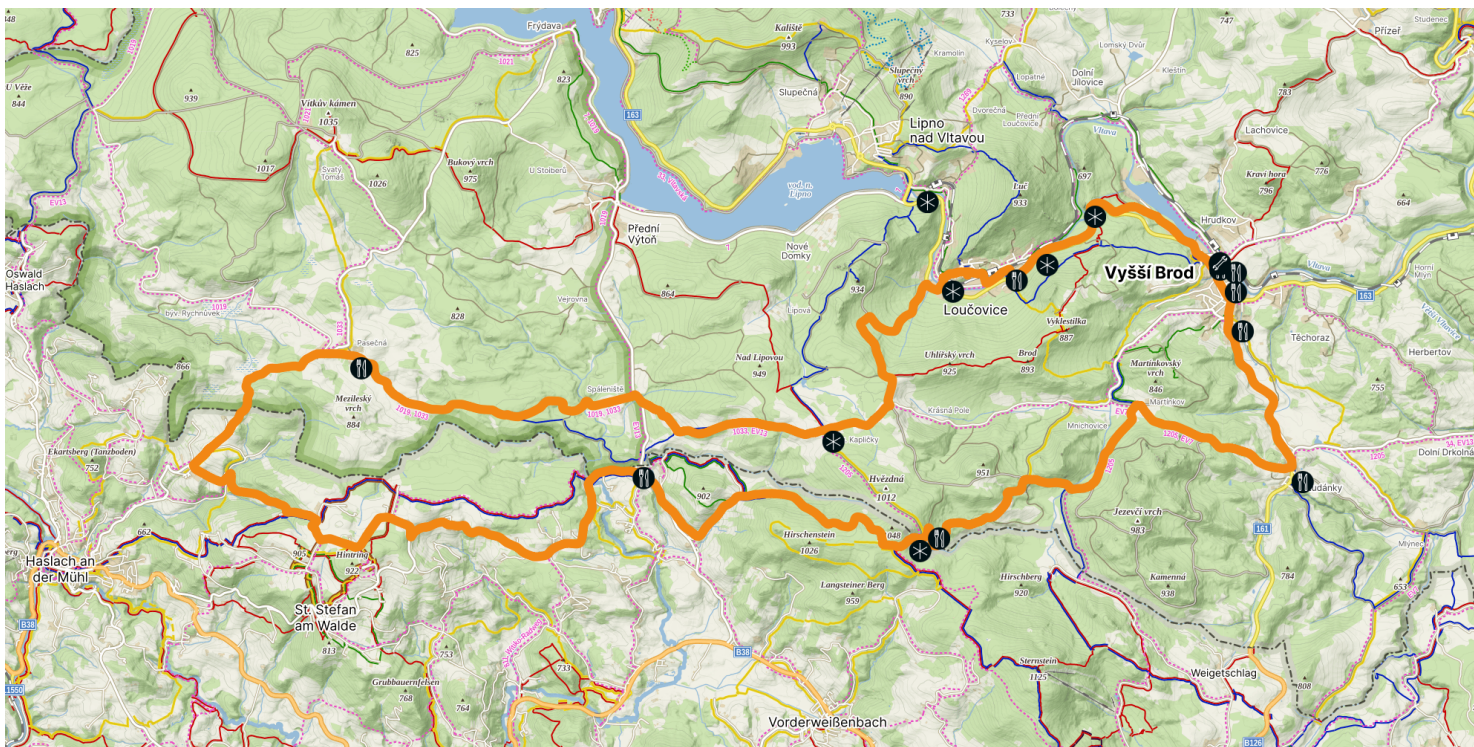

# Beautiful trail with a challenging climb

<p>Level of difficulty</p> <p>●●●</p> <p>difficult</p>	<p>surface</p> <p>70% forest path, 30% asphalt</p>	<p>Type of bike</p> <p>gravel, MTB, e-bike</p>	<p>Refreshments</p> <p>9x on the route</p>	<p>Elevation</p> <p>1017 m</p>	<p>Distance</p> <p>54,1 km</p>	<p>Duration</p> <p>4:00 hrs</p>
--	--	--	--	--------------------------------	--------------------------------	---------------------------------

- Restaurant
- Viewpoint
- Train/bus
- Parking
- Charging station
- Bike service

SCAN  
to discover more  
route options and  
navigate!

# 112

Emergency