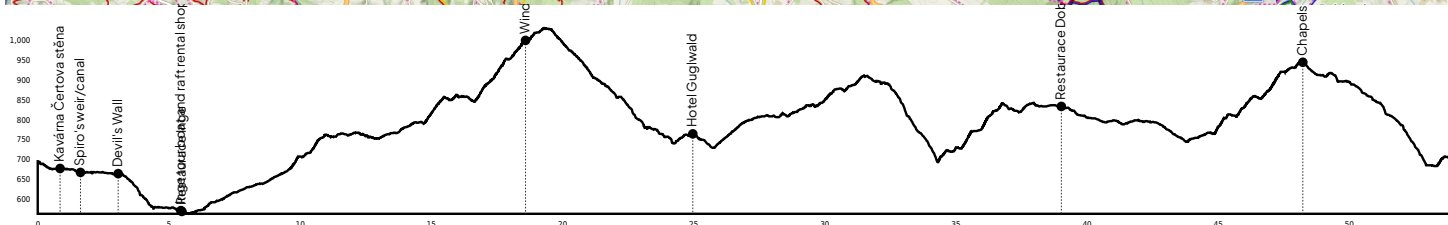

# Beautiful trail with a challenging climb

<p>Level of difficulty</p> <p>●●●</p> <p>difficult</p>	<p>surface</p> <p>70% forest path, 30% asphalt</p>	<p>Type of bike</p> <p>gravel, MTB, e-bike</p>	<p>Refreshments</p> <p>9x on the route</p>	<p>Elevation</p> <p>1017 m</p>	<p>Distance</p> <p>54,1 km</p>	<p>Duration</p> <p>4:00 hrs</p>
--	--	--	--	--------------------------------	--------------------------------	---------------------------------

- Restaurant
- Viewpoint
- Train/bus
- Parking
- Charging station
- Bike service

SCAN  
to discover more  
route options and  
navigate!