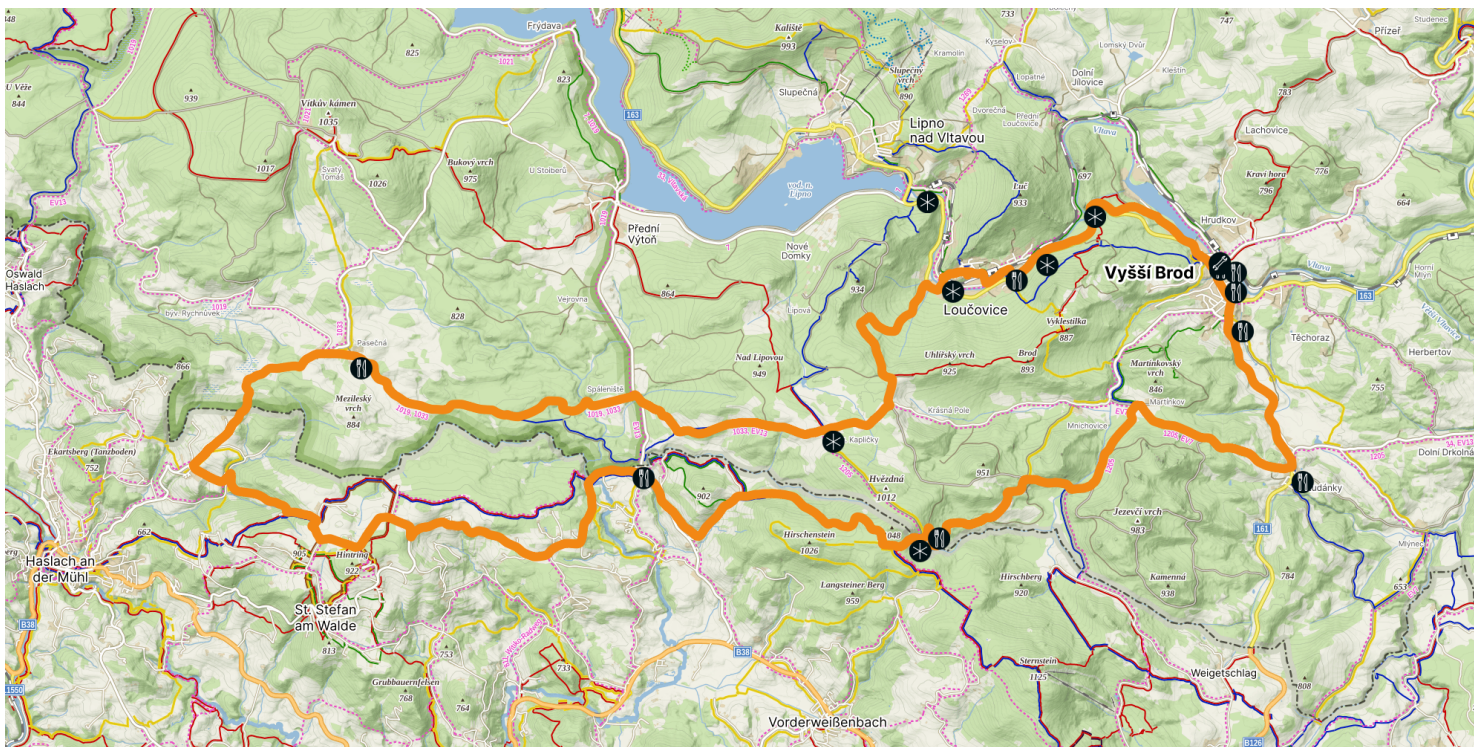

Beautiful trail with a challenging climb

<p>Level of difficulty</p> <p>●●●</p> <p>difficult</p>	<p>surface</p> <p>70% forest path, 30% asphalt</p>	<p>Type of bike</p> <p>gravel, MTB, e-bike</p>	<p>Refreshments</p> <p></p> <p>10x on the route</p>	<p>Elevation</p> <p></p> <p>1017 m</p>	<p>Distance</p> <p></p> <p>54,1 km</p>	<p>Duration</p> <p></p> <p>4:00 hrs</p>
--	--	--	--	--	---	--

-  Restaurant
-  Viewpoint
-  Train/bus
-  Parking
-  Charging station
-  Bike service

SCAN
to discover more
route options and
navigate!

112
Emergency